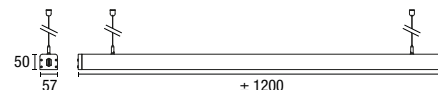

KLASS1200

IP20 ∫ 650° ∫ IK02 ∫ 1200MM

Module LED courant constant

Constant current LED module

Réf.	DIM.	PUISSANCE	CONSO.	DRIV.	IRC	CCT	Faisceau	Flux SORTANT	Efficacité	Durée de Vie	Binning	IEC62471	GARANTIE
KLASS1200	ON/OFF	14W max.	16W max.	230V 400mA	80	3000K 4000K	120°	± 1600lm	± 100 lm/W	50 000h L80 B10	3 SDCM	RG0	5 ANS