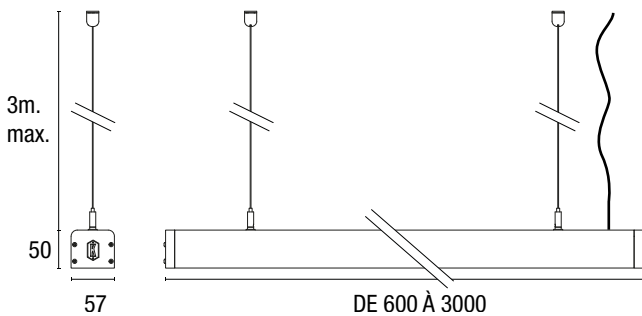

*Installs as pendant, 3m. max.*

*LED CRI 80, 3000K or 4000K*

*Flux > 1300lm/m*

*Power cable 2x0.75 translucent wires*

•KLASS FAMILY•