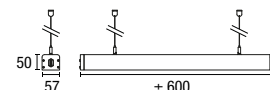

KLASS600

IP20 ∫ 650° ∫ IK02 ∫ 600MM

Module LED courant constant

Constant current LED module